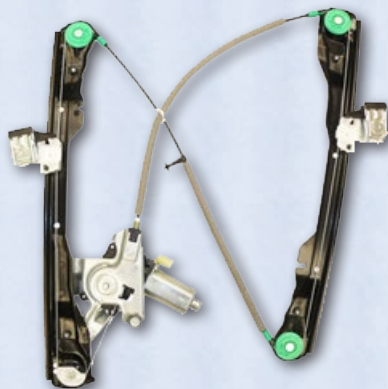

TechTalk

BY FEDERATED AUTO PARTS

Features & Benefits

Products Manufactured by ACI

Power Window Motors

- Automotive Aftermarket, OES, Niche OE Markets
- Domestic and Import Applications
- Meets or Exceeds OEM Specifications
- Exact Fit for Ease of Installation

Power Window Regulators

- Automotive Aftermarket
- Domestic and Import Applications
- Design Enhancements for Longer Life
- Exact Fit for Ease Of Installation

Windshield Washer Pumps

- Automotive Aftermarket, Niche OE Markets
- Domestic, Import and Light Truck Applications
- Direct Fit
- Enhanced Design for Longer Life
- Universal Pump Kit also Available

Power Window Switches

- Automotive Aftermarket, Specialty Markets
- Offering Covers 25 Years of Popular Model Applications
- Domestic and Import Applications

as seen on

Two Guys GARAGE

on SPEED