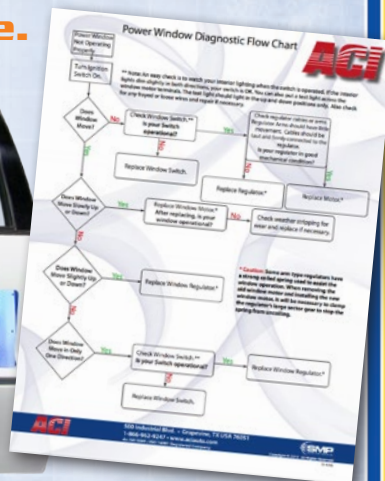

Watch TechTalk™ by Federated Auto Parts this season on Two Guys Garage.

Scan the code below to view this Federated TechTalk™ tip in full.

For a Diagnostic Troubleshooting Guide, visit ACI's website at www.aciauto.com and click on their "Customer Support" tab.