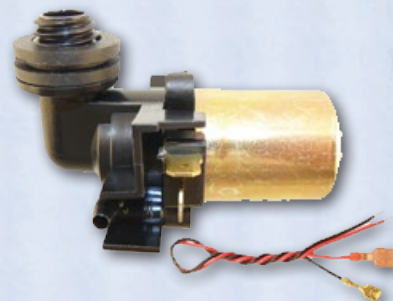

Windshield Washer Pumps

- Automotive Aftermarket, Niche OE Markets
- Domestic, Import and Light Truck Applications
- Direct Fit
- Enhanced Design for Longer Life
- Universal Pump Kit also Available