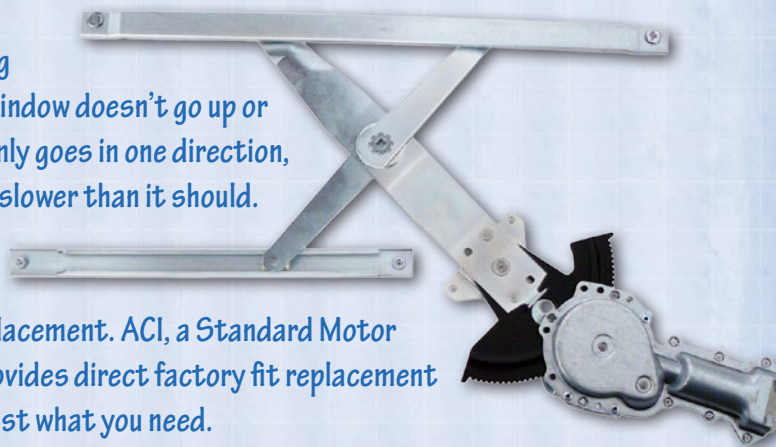

Power Window Replacement Parts

Is your power window mechanism not working properly? Maybe the window doesn't go up or down at all, maybe it only goes in one direction, or perhaps it's moving slower than it should. Your power window components could be in need of repair or replacement. ACI, a Standard Motor Products company, provides direct factory fit replacement parts which could be just what you need.

Be careful when replacing window motors. Some arm-type regulators have a strong coiled spring used to assist the window operation. When removing the old window motor and installing the new motor, it will be necessary to clamp the regulator's large sector gear to stop the spring from uncoiling.

Check the regulator cables or arms. Regulator Arms should have little movement. Cables should be taut and firmly connected to the regulator.

An easy check to see if your window switch is operational is to watch your interior lighting when the switch is operated. If the interior lights dim slightly in both directions, your switch is OK. You can also put a test light across the window motor terminals. The test light should light in the up and down positions only. Also check for any frayed or loose wires and repair if necessary.